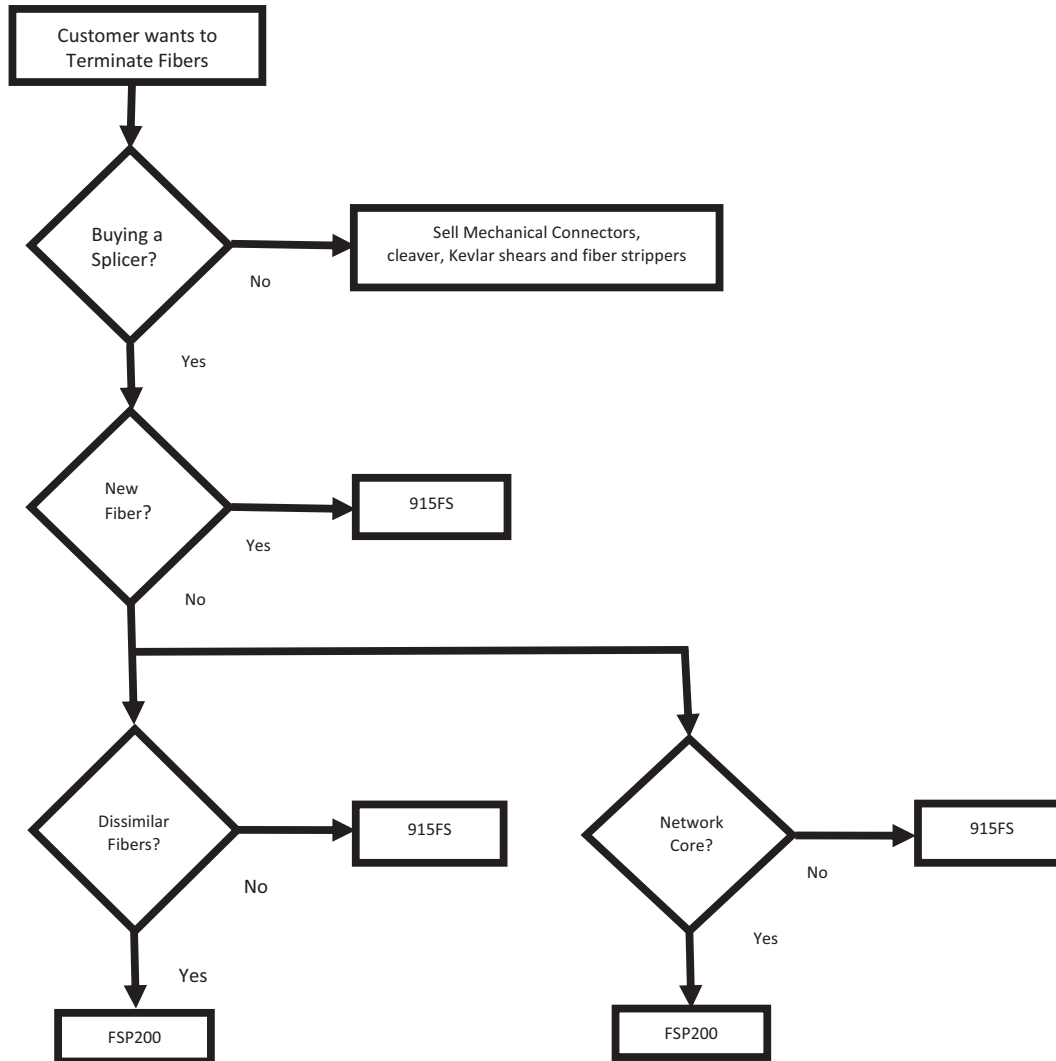

Splicer & Connector Decision Tree

Use this decision matrix to select the correct Fusion Splicer.

Sell Splice on Connectors for all Tempo Communications Splicers and Competitive Splicers

Notes:

Kit 1 contains the splicer and cleaver.

Kit 2 (Contractor Kit) is Kit 1 with a PA1171 stripper and an extra battery.

November 8, 2019